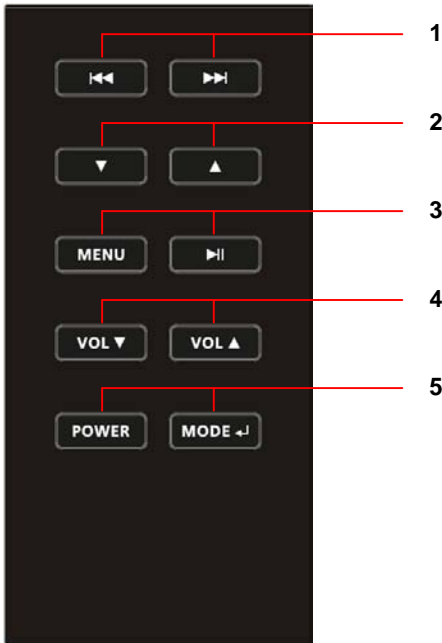

UK - USER MANUAL

Top Panel

1. **Dock:** Place your Apple device in the dock.
2. **POWER LED:** 50% brightness in standby mode, 100% brightness in ON mode.

Front Panel

1. IR Eye: Infrared receiver

Rear Panel

1. **POWER:** Use this input to connect the Tangent fjord's DC power supply; 12V/2A.
2. **AUX IN:** Connect any stereo or mono audio source to this stereo input.

Remote Control

1. Skip/search reverse and forward.
2. Arrow keys down/up, used for scroll in iPhone mode.
3. MENU for iPhone and PLAY/PAUSE.
4. Volume down and up respectively.
5. POWER and MODE. [Note a.]